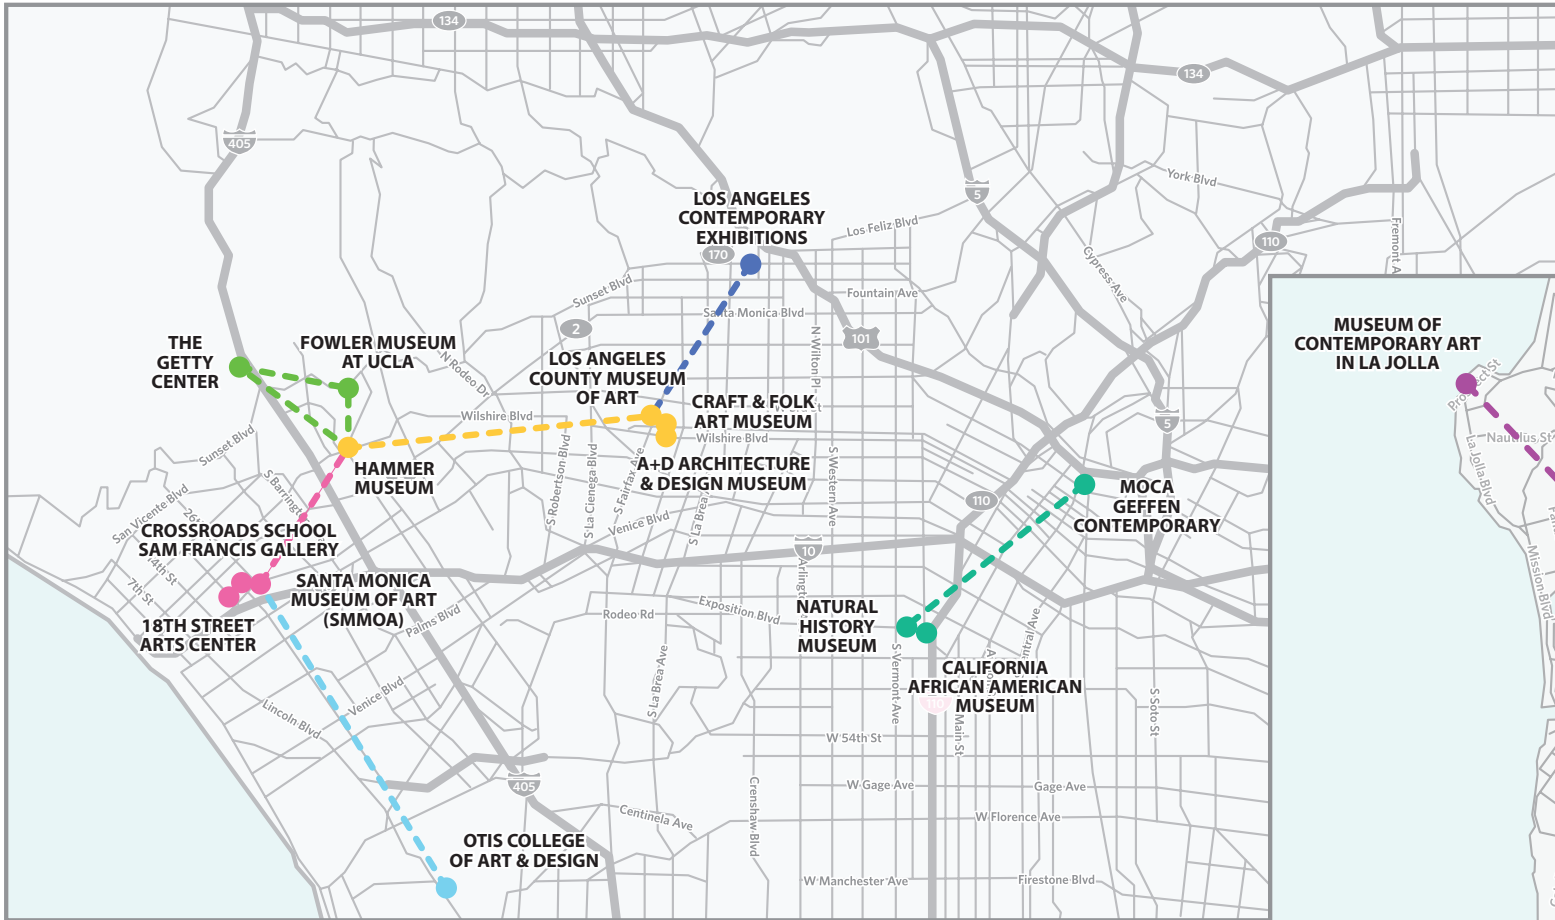

PACIFIC STANDARD TIME: ART IN L.A. 1945-1980 PUBLIC SHUTTLES

Presenting Sponsors

The Getty

Public Shuttles, free thanks
to South Coast Plaza

Quality is

International Destination